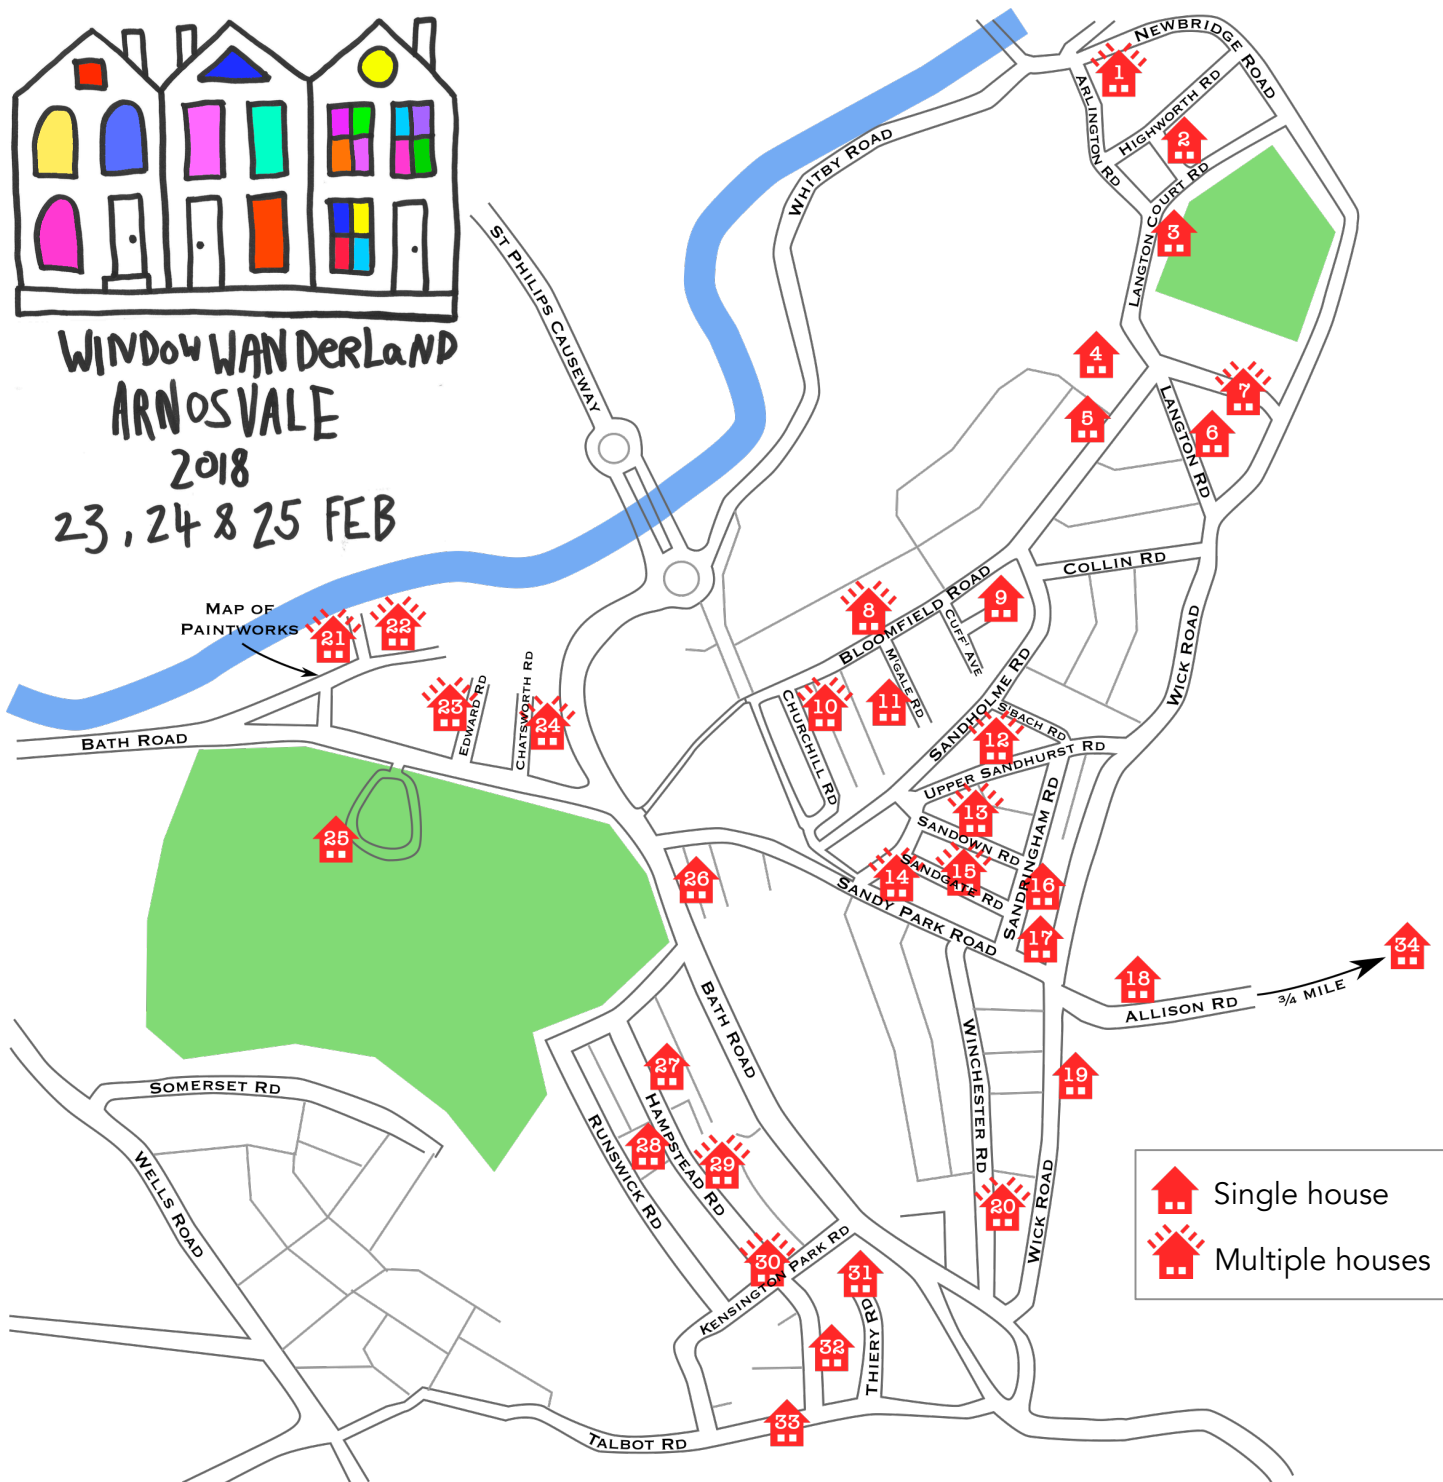

**WINDOW WANDERLAND
ARNOSVALE
2018
23, 24 & 25 FEB**

- 1) 4 Arlington Road & 52 Newbridge Road
- 2) 13 Westwood Crescent
- 3) 26 Langton Court Road
- 4) St Anne's Infants' School & Munchkins After School Club
- 5) 237 Bloomfield Road
- 6) 34 Langton Road
- 7) 28 (The Beeches) & 30 Salisbury Road
- 8) 115, 124 & 136 Bloomfield Road
- 9) 11 Sunrise Grove
- 10) 3, 15, 16 & 27 Churchill Road
- 11) 15 Martingale Road
- 12) 5 Sandbach Road, 99 Sandholme Road & 52 Upper Sandhurst Road
- 13) 19 & 29 Sandown Road
- 14) 10 (Deli), 12A & 45 Sandy Park Road
- 15) 37, 40 & 45 Sandgate Road
- 16) 16 Sandringham Road
- 17) St Cuthbert's Church, Sandy Park Road
- 18) 15 Allison Road
- 19) The Club 109 Wick Road
- 20) 102 & 116 Winchester Road
- 21) 214 (The Rose Shed) & 222 Paintworks
- 22) 248, 319, 321, 373 & 375 (Officedrop) Paintworks, and Paintworks Living
- 23) 2, 10, 36 & 41 Edward Road
- 24) 2, 6 & 18 Chatsworth Road & Curry House
- 25) Atrium Cafe, Arnos Vale Cemetery
- 26) 467 Bath Road
- 27) 25 Hampstead Road
- 28) St Christopher's Church
- 29) 81, 88 & 91 Hampstead Road
- 30) 8 & 65 Kensington Park Road
- 31) 18 Thiery Road
- 32) 143 Hampstead Road
- 33) 96 Talbot Road
- 34) 129 Broomhill Road